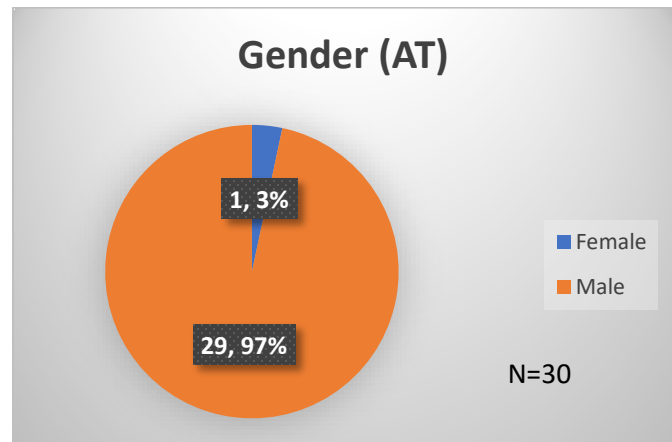

Daily Data Dashboard – October 2, 2023
Demographics for JTDC Population
Monday Morning Midnight Count

Total # of probation Involved youth¹: 1,289

¹ Probation Active: Any youth who is pending sentencing with an active social history, has been formally placed on probation or supervision with Cook County Juvenile Probation on the date of the report.

*Age, Gender and Race for Criminal Court population (N=1) is not represented in this report.

Data sources: cFive Supervisor – Probation Population and RMIS – JTDC Population

Daily Data Dashboard – October 2, 2023
Demographics for JTDC Population
Monday Morning Midnight Count