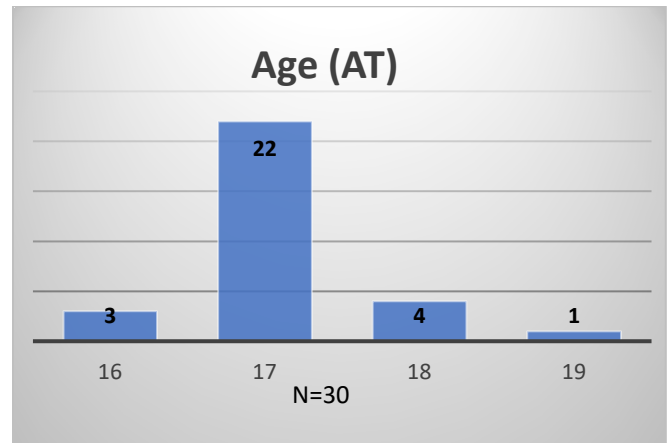

Daily Data Dashboard – October 2, 2023
Demographics for JTDC Population
Monday Morning Midnight Count

Total # of probation Involved youth¹: 1,289

¹ Probation Active: Any youth who is pending sentencing with an active social history, has been formally placed on probation or supervision with Cook County Juvenile Probation on the date of the report.

*Age, Gender and Race for Criminal Court population (N=1) is not represented in this report.

Data sources: cFive Supervisor – Probation Population and RMIS – JTDC Population

Daily Data Dashboard – October 2, 2023
Demographics for JTDC Population
Monday Morning Midnight Count