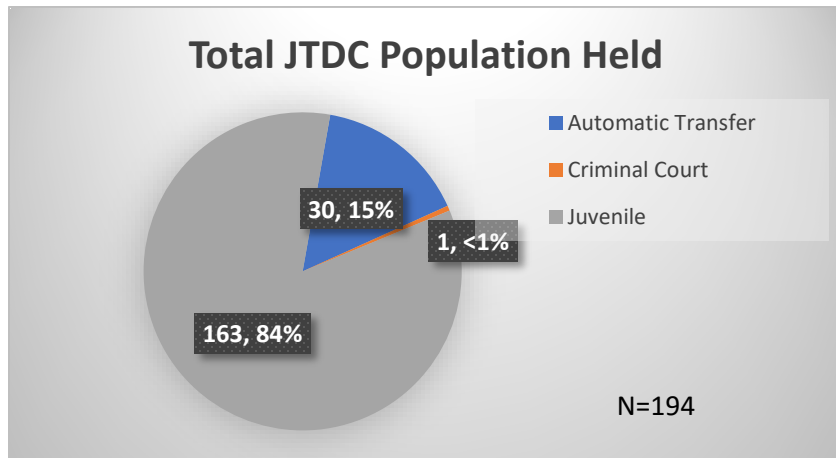

Daily Data Dashboard – October 2, 2023
Demographics for JTDC Population
Monday Morning Midnight Count

Total # of probation Involved youth¹: 1,289

¹ Probation Active: Any youth who is pending sentencing with an active social history, has been formally placed on probation or supervision with Cook County Juvenile Probation on the date of the report.

*Age, Gender and Race for Criminal Court population (N=1) is not represented in this report.

Data sources: cFive Supervisor – Probation Population and RMIS – JTDC Population

Daily Data Dashboard – October 2, 2023
Demographics for JTDC Population
Monday Morning Midnight Count