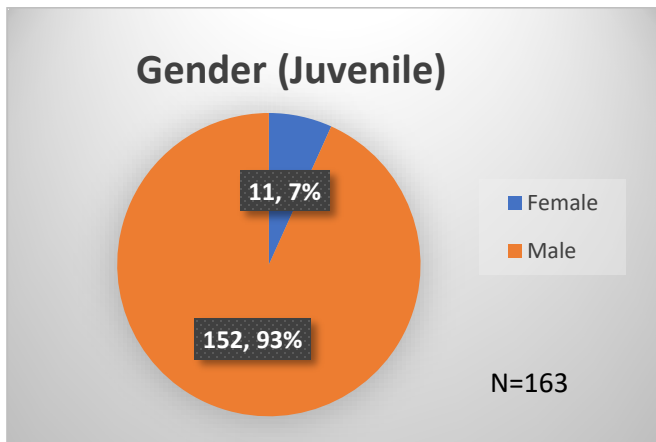

Daily Data Dashboard – October 2, 2023
Demographics for JTDC Population
Monday Morning Midnight Count

Total # of probation Involved youth¹: 1,289

¹ Probation Active: Any youth who is pending sentencing with an active social history, has been formally placed on probation or supervision with Cook County Juvenile Probation on the date of the report.

*Age, Gender and Race for Criminal Court population (N=1) is not represented in this report.

Data sources: cFive Supervisor – Probation Population and RMIS – JTDC Population

Daily Data Dashboard – October 2, 2023
Demographics for JTDC Population
Monday Morning Midnight Count