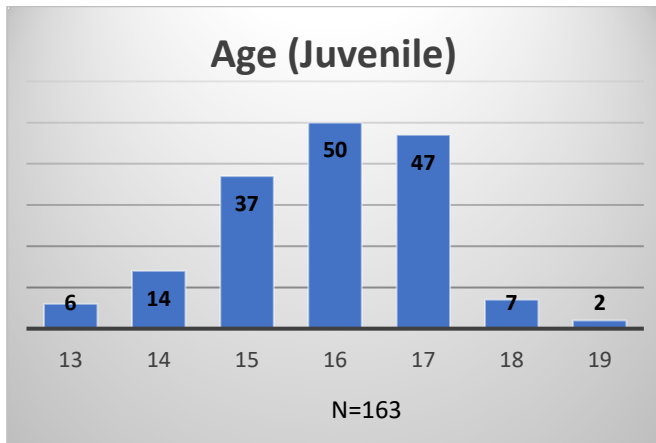

Daily Data Dashboard – October 2, 2023
Demographics for JTDC Population
Monday Morning Midnight Count

Total # of probation Involved youth¹: 1,289

¹ Probation Active: Any youth who is pending sentencing with an active social history, has been formally placed on probation or supervision with Cook County Juvenile Probation on the date of the report.

*Age, Gender and Race for Criminal Court population (N=1) is not represented in this report.

Data sources: cFive Supervisor – Probation Population and RMIS – JTDC Population

Daily Data Dashboard – October 2, 2023
Demographics for JTDC Population
Monday Morning Midnight Count